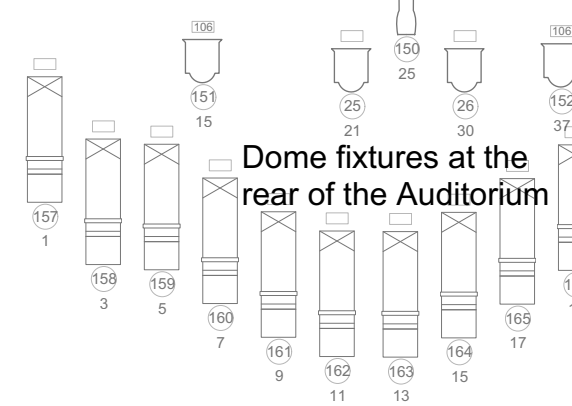

Regent Masking and LX 2025 v2.vwx
Scale: 1:70 at A3

5 fixtures on the circle rail

Dome fixtures at the rear of the Auditorium

1 Ton FOH
Hanging point
No motor

1 Ton FOH
Hanging point
No motor

ORCHESTRA PIT

2025instruments	Inventory	Used	Remaining
Selecon Zoom 12-28"	29	29	0
7" Fresnel 1.2k	68	68	0
PAR 64	8	8	0
Iris 4 1250watt	4	4	0
Selecon Zoom 2k	12	12	0
Selecon Fresnel 10" 2k	14	14	0

vertical sliding
infill wall normally
up and open

Access to stage
runoff area when
infill wall is in the
lowered position