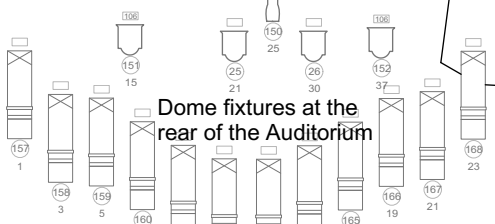

Regent Masking and LX 2025 v2.vwx
 Scale: 1:100 at A4

5 fixtures on the circle rail

Dome fixtures at the rear of the Auditorium

27 Arch light
 28 Arch light

1 Ton FOH
 Hanging point
 No motor

ORCHESTRA PIT

1 Ton FOH
 Hanging point
 No motor

29 Arch light
 30 Arch light

FIRE EXIT

2025 instruments	Inventory	Used	Remaining
Selecon Zoom 12-28"	29	29	0
7" Fresnel 1.2k	68	68	0
PAR 64	8	8	0
Iris 4 1250watt	4	4	0
Selecon Zoom 2k	12	12	0
Selecon Fresnel 10" 2k	14	14	0

vertical sliding
 inflill wall normally
 up and open

Access to stage
 runoff area when
 inflill wall is in the
 lowered position