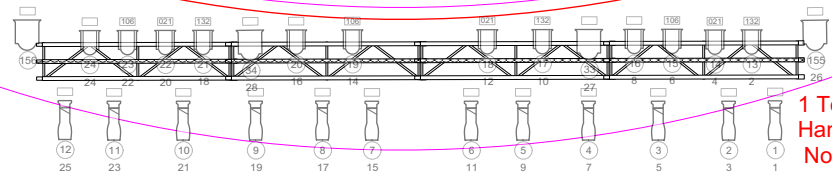

Regent Masking and LX 2025 v2.vwx
 Scale: 1:100 at A4

5 fixtures on the circle rail

Dome fixtures at the rear of the Auditorium

27 Arch light
 28 Arch light

1 Ton FOH
 Hanging point
 No motor

ORCHESTRA PIT

1 Ton FOH
 Hanging point
 No motor

29 Arch light
 30 Arch light

FIRE EXIT

2025 instruments	Inventory	Used	Remaining
Selecon Zoom 12-28"	29	29	0
7" Fresnel 1.2k	68	68	0
PAR 64	8	8	0
Iris 4 1250watt	4	4	0
Selecon Zoom 2k	12	12	0
Selecon Fresnel 10" 2k	14	14	0

vertical sliding
 inflill wall normally
 up and open

Access to stage
 runoff area when
 inflill wall is in the
 lowered position